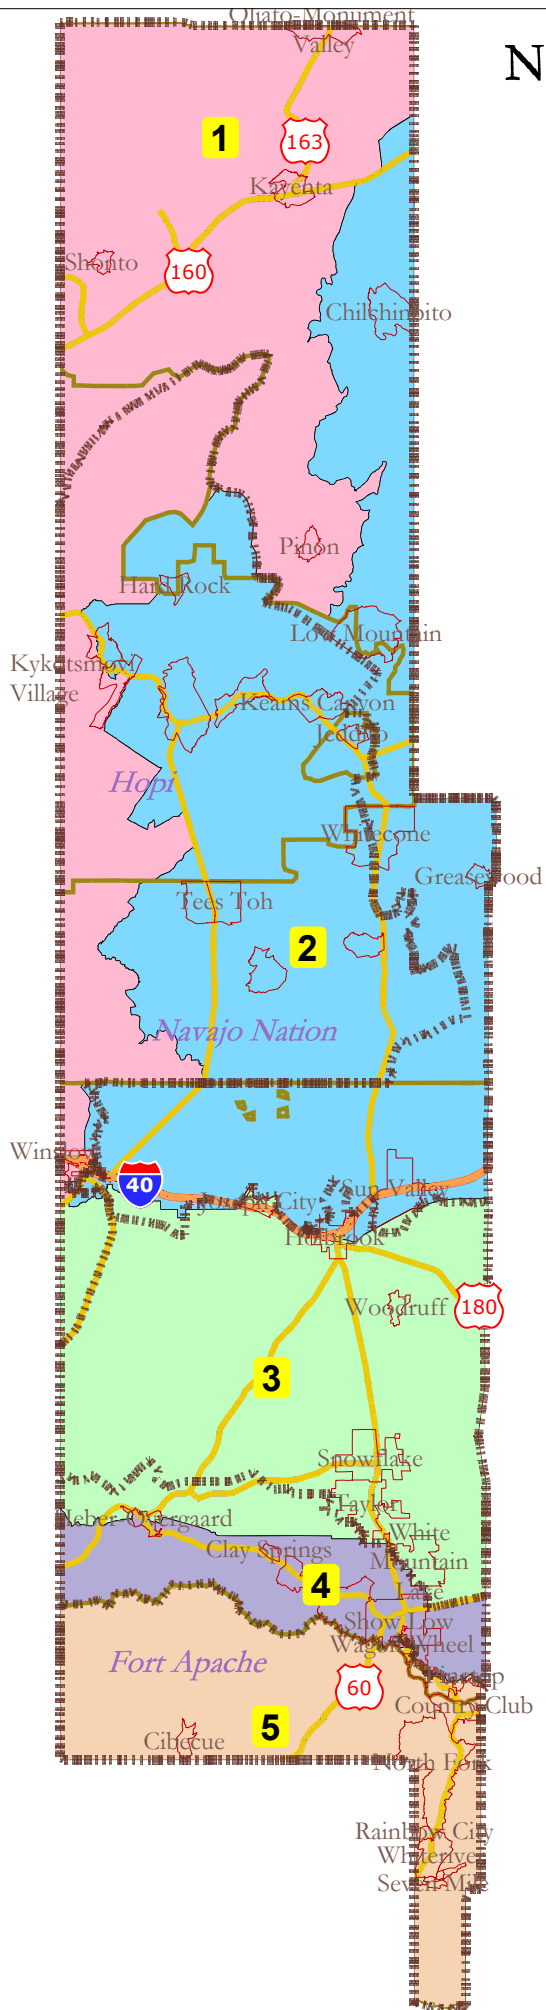

Navajo County 2021/2022 Redistricting

NNHRC B Map

Map layers

- NNHRC_B
- Indian Reservation
- Streets
- Census Place
- Current Dist

0 15 30 45
Miles

National Demographics Corporation, February 8, 2022